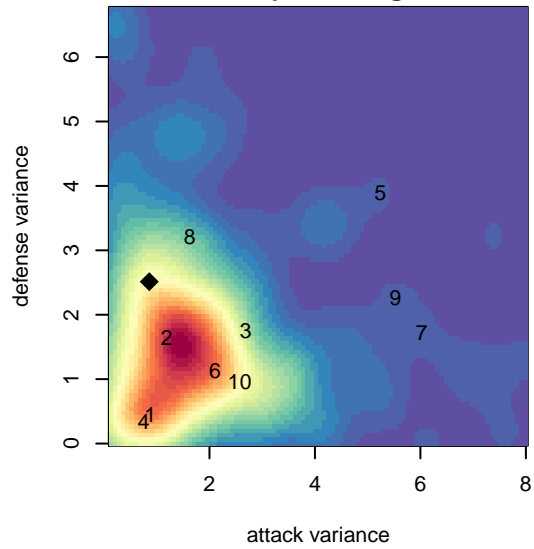

# FPSC Fury Black G03

Franklin Pierce SC  
 Tacoma, WA  
 G03 total strength=1493  
 attack=10.66 defense=11.4  
 fall league = PSPL WNPL U15

alt names used:  
 FPSC Fury G03 Black  
 FPSC Fury G03 Black  
 FPSC FURY G03 BLACK  
 FPSC FURY G03 BLACK  
 FPSC FURY G03 BLACK (WA)  
 FPSC Fury G03 Black  
 FPSC Fury G03 Black

**FPSC Fury Black G03**  
 Dots are actual minus expected GF (blue circles) and GA (red triangles).  
 Blue line is smoothed change in attack strength. Red is smoothed change in defense strength.

**attack and defense variance (black dot)  
relative to other teams  
and top 10 in region**