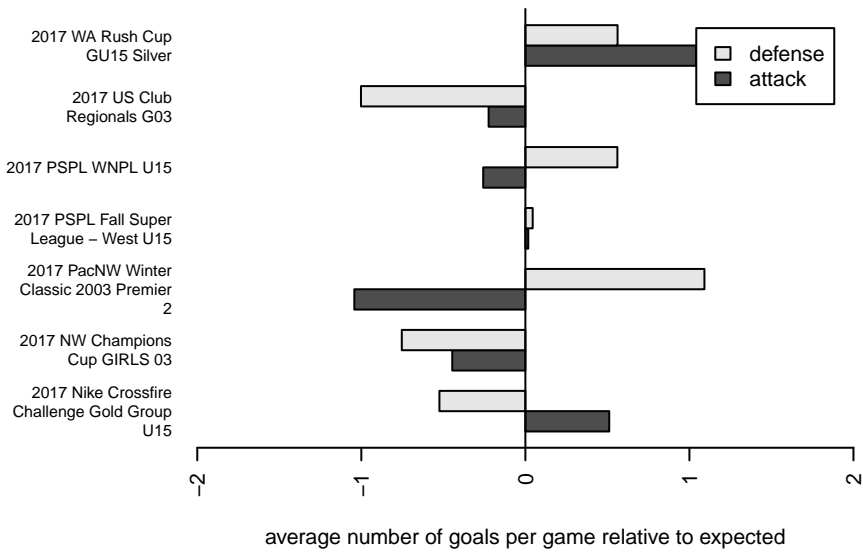

Performance relative to 13 month average