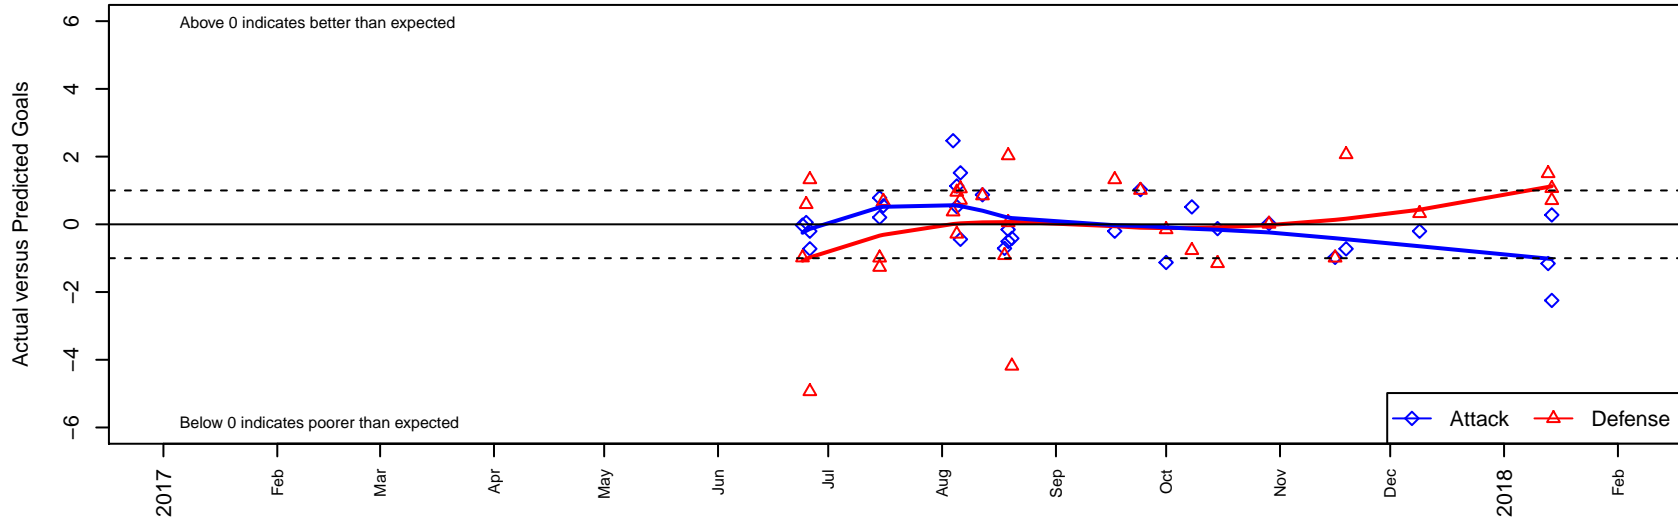

# FPSC Fury Black G03

Franklin Pierce SC  
 Tacoma, WA  
 G03 total strength=1493  
 attack=10.66 defense=11.4  
 fall league = PSPL WNPL U15

alt names used:  
 FPSC Fury G03 Black  
 FPSC Fury G03 Black  
 FPSC FURY G03 BLACK  
 FPSC FURY G03 BLACK  
 FPSC FURY G03 BLACK (WA)  
 FPSC Fury G03 Black  
 FPSC Fury G03 Black

**FPSC Fury Black G03**  
 Dots are actual minus expected GF (blue circles) and GA (red triangles).  
 Blue line is smoothed change in attack strength. Red is smoothed change in defense strength.

**attack and defense variance (black dot)  
relative to other teams  
and top 10 in region**