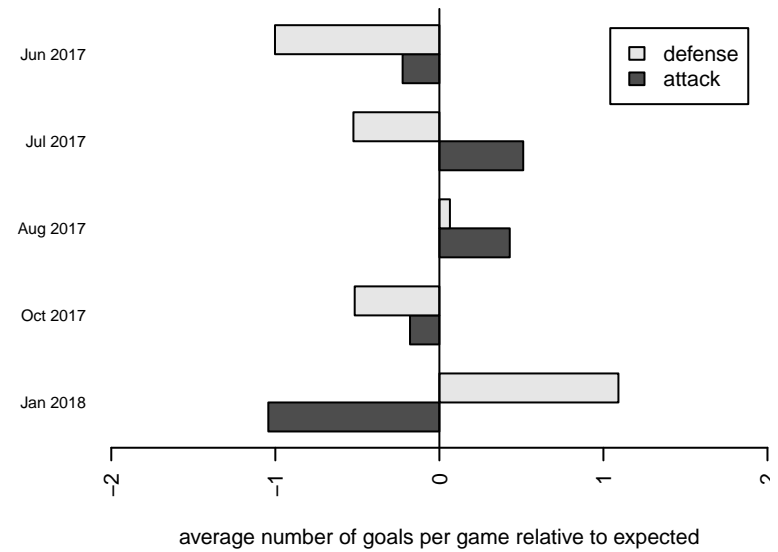

Performance relative to 13 month average