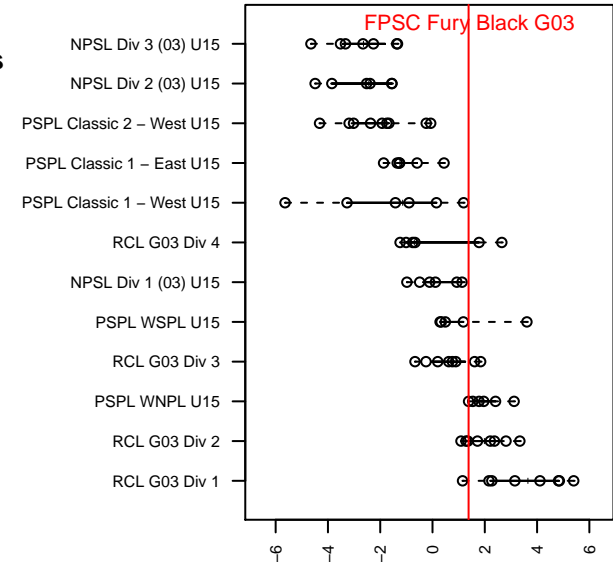

**attack and defense rating
relative to others at age
and all opponents in last 13 months**