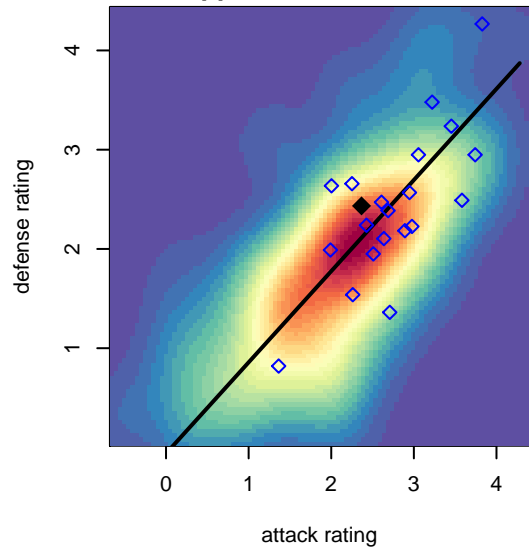

**attack and defense rating
relative to others at age
and all opponents in last 13 months**